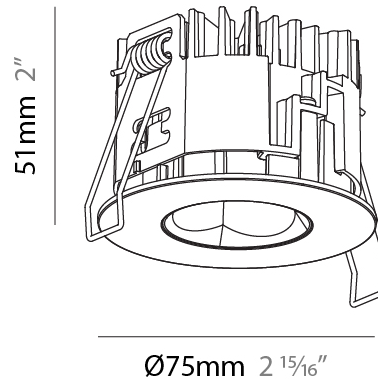

PHYSICAL

Shape: Round
Diameter (mm): 75
Diameter (in): 2 ¹⁵/₁₆
Height (mm): 51
Height (in): 2
Ceiling Thickness (mm): 1 - 25
Ceiling Thickness (in): 1/16 - 1 3/16
Min. Recessing Depth (mm): 55
Min. Recessing Depth (in): 2 ³/₁₆
Light Distribution: Direct
Diffuser: Lens Pack - Spread Lens / Linear Spread Lens / Honeycomb Louver
Fixture Finish: SSR / BKV / CWI / CRY / HAB / UFT / ITA / RUA / FTG / MYG / LOD / PUS / FRO / FUP / KIA / POP / BLS / SPG / MEY / GOH / GUM / CHC / COM / ABZ / JAG / OBR / MOS / ROR
Fixture Material: Aluminum Die Cast
Cut-out Measurements: 68mm / 2 11/16" Diameter

ELECTRICAL

Lamp Type: LED (Zhaga Standard)
Input Wattage (W): 15
Total Output Wattage (W): 13.6
Dimming: Tri-Mode (Non-Dimming and Phase Dimming (120Vac only) and 0-10V Dimming)
Driver Included: No
Driver Location: Recessed Housing
Driver Type: Constant Current - Universal
Driver Class: Class 2
Input Voltage (V): 120 - 277
Constant Current (MA): 350

LED

Color Temperature (°K): 2700 / 3000 / 3500 / 4000
Max. Delivered Lumen (lm): 1375 / 1462 / 1531 / 1545
Nominal Lumen (lm): 1566 / 1665 / 1743 / 1759
CRI: >90 CRI
Lamp Life (hrs): 50000
Special LEDs offerings: Tunable White

OPTICAL

Reflector°: 50
Adjustability: Fixed

RATINGS AND CERTIFICATIONS

Certified By: Certified for North American Standards
IP rating: IP20