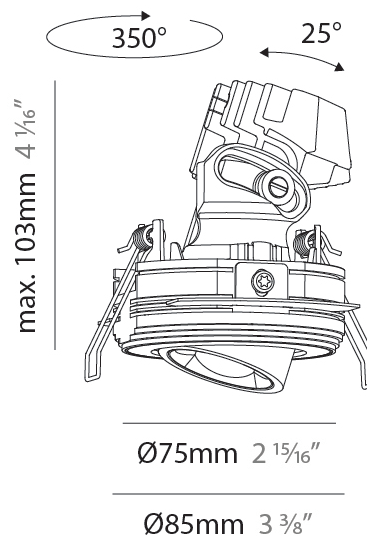

PHYSICAL

Shape: Round
Diameter (mm): 75
Diameter (in): 2 ¹⁵/₁₆
Height (mm): 103
Height (in): 4 ¹/₁₆
Ceiling Thickness (mm): 10 / 12.5 / 15 / 25
Ceiling Thickness (in): 3/8 or 1/2 or 9/16 or 1
Min. Recessing Depth (mm): 115
Min. Recessing Depth (in): 4 ¹/₂
Light Distribution: Direct
Diffuser: Lens Pack - Spread Lens / Linear Spread Lens / Honeycomb Louver
Fixture Finish: SSR / BKV / CWI / CRY / HAB / UFT / ITA / RUA / FTG / MYG / LOD / PUS / FRO / FUP / KIA / POP / BLS / SPG / MEY / GOH / GUM / CHC / COM / ABZ / JAG / OBR / MOS / ROR
Fixture Material: Aluminum Die Cast
Cut-out Measurements: D. 86mm / 3 3/8"

ELECTRICAL

Lamp Type: LED (Zhaga Standard)
Input Wattage (W): 14
Total Output Wattage (W): 12.7
Dimming: Dali Dimming
Driver Included: No
Driver Location: Recessed Housing
Driver Type: Constant Current - Universal (120Vac only for DALI driver)
Driver Class: Class 2
Input Voltage (V): 120 - 277
Constant Current (MA): 700

LED

Number of LEDs: 1
Color Temperature (°K): 2700-6500 Tunable White
Max. Delivered Lumen (lm): 1240
Nominal Lumen (lm): 1460
CRI: >90 CRI
Lamp Life (hrs): 50000
Special LEDs offerings: Tunable White

OPTICAL

Reflector°: 52
Adjustability: Rotational 350° / Tilt 25°

RATINGS AND CERTIFICATIONS

Certified By: Certified for North American Standards
IP rating: IP20