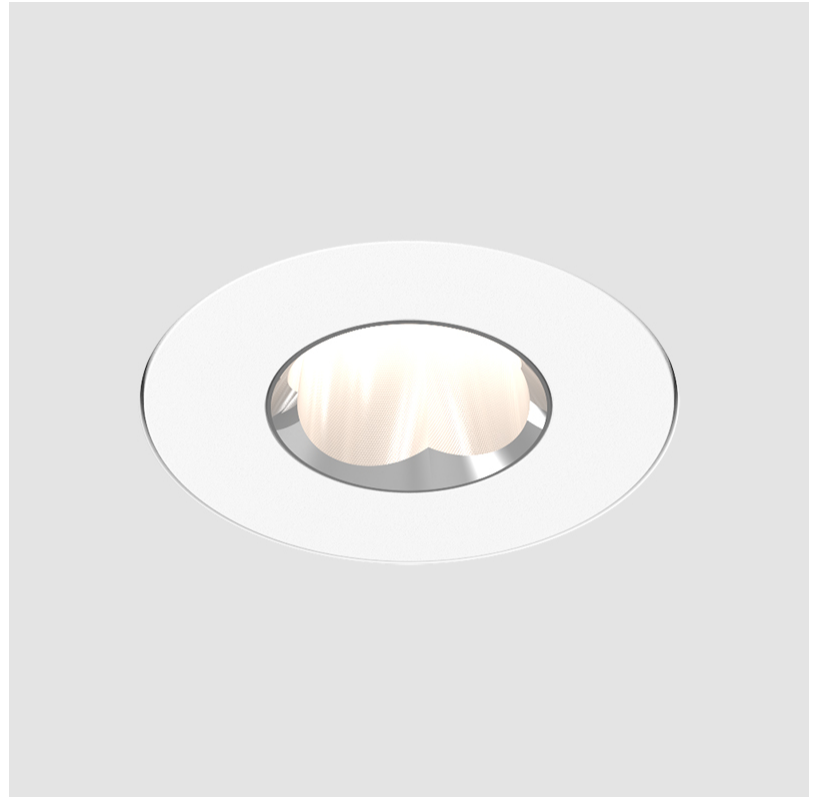

GENERAL

Series: Oiko Pro Round
Subseries: Oiko Pro Round Fixed
Brand: Prolicht
Division: Architectural
Mounting Type: Trimless
Mounting Location: Ceiling
Subcategory: Downlight

PHYSICAL

Shape: Round
Diameter (mm): 75
Diameter (in): 2 15/16
Height (mm): 51
Height (in): 2
Ceiling Thickness (mm): 10 / 12.5 / 15 / 25
Ceiling Thickness (in): 3/8 or 1/2 or 9/16 or 1
Min. Recessing Depth (mm): 55
Min. Recessing Depth (in): 2 3/16
Light Distribution: Direct
Diffuser: Lens Pack - Spread Lens / Linear Spread Lens / Honeycomb Louver
Fixture Finish: SSR / BKV / CWI / CRY / HAB / UFT / ITA / RUA / FTG / MYG / LOD / PUS / FRO / FUP / KIA / POP / BLS / SPG / MEY / GOH / GUM / CHC / COM / ABZ / JAG / OBR / MOS / ROR
Fixture Material: Aluminum Die Cast
Cut-out Measurements: 86mm / 2 11/16" Diameter

ELECTRICAL

Lamp Type: LED (Zhaga Standard)
Input Wattage (W): 14
Total Output Wattage (W): 12.7
Dimming: Dali Dimming
Driver Included: No
Driver Location: Recessed Housing
Driver Type: Constant Current - Universal (120Vac only for DALI driver)
Driver Class: Class 2
Input Voltage (V): 120 - 277
Constant Current (MA): 700

LED

Color Temperature (°K): 2700-6500 Tunable White
Max. Delivered Lumen (lm): 1240
Nominal Lumen (lm): 1460
CRI: >90 CRI
Lamp Life (hrs): 50000
Special LEDs offerings: Tunable White

OPTICAL

Reflector°: 52
Adjustability: Fixed

RATINGS AND CERTIFICATIONS

Certified By: Certified for North American Standards
IP rating: IP20