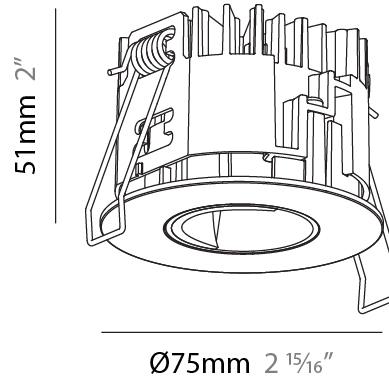

GENERAL

Series: Oiko Pro Round
Subseries: Oiko Pro Wallwash
Brand: Prolicht
Division: Architectural
Mounting Type: Recessed
Mounting Location: Ceiling
Subcategory: Downlight

PHYSICAL

Shape: Round
Diameter (mm): 75
Diameter (in): 2 ¹⁵/₁₆
Height (mm): 51
Height (in): 2
Ceiling Thickness (mm): 1 - 25
Ceiling Thickness (in): 1/16 - 1 3/16
Min. Recessing Depth (mm): 55
Min. Recessing Depth (in): 2 ³/₁₆
Light Distribution: Downlight
Diffuser: Lens Pack - Spread Lens / Linear Spread Lens / Honeycomb Louver
Fixture Finish: SSR / BKV / CWI / CRY / HAB / UFT / ITA / RUA / FTG / MYG / LOD / PUS / FRO / FUP / KIA / POP / BLS / SPG / MEY / GOH / GUM / CHC / COM / ABZ / JAG / OBR / MOS / ROR
Fixture Material: Aluminum Die Cast
Cut-out Measurements: 68mm / 2 11/16" Diameter

ELECTRICAL

Lamp Type: LED (Zhaga Standard)
Input Wattage (W): 14
Total Output Wattage (W): 12.7
Dimming: Dali Dimming
Driver Included: No
Driver Location: Recessed Housing
Driver Type: Constant Current - Universal (120Vac only for DALI driver)
Driver Class: Class 2
Input Voltage (V): 120 - 277
Constant Current (MA): 700

LED

Color Temperature (°K): 2700-6500 Tunable White
Max. Delivered Lumen (lm): 1216
Nominal Lumen (lm): 1460
CRI: >90 CRI
Lamp Life (hrs): 50000
Special LEDs offerings: Tunable White

OPTICAL

Adjustability: Fixed

RATINGS AND CERTIFICATIONS

Certified By: Certified for North American Standards
IP rating: IP20