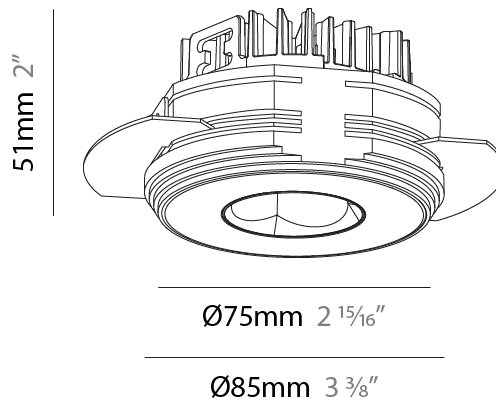

GENERAL

Series: Oiko Pro Round
Subseries: Oiko Pro Round Fixed
Brand: Prolicht
Division: Architectural
Mounting Type: Trimless
Mounting Location: Ceiling
Subcategory: Downlight

PHYSICAL

Shape: Round
Diameter (mm): 75
Diameter (in): 2 15/16
Height (mm): 51
Height (in): 2
Ceiling Thickness (mm): 10 / 12.5 / 15 / 25
Ceiling Thickness (in): 3/8 or 1/2 or 9/16 or 1
Min. Recessing Depth (mm): 55
Min. Recessing Depth (in): 2 3/16
Light Distribution: Direct
Diffuser: Lens Pack - Spread Lens / Linear Spread Lens / Honeycomb Louver
Fixture Finish: SSR / BKV / CWI / CRY / HAB / UFT / ITA / RUA / FTG / MYG / LOD / PUS / FRO / FUP / KIA / POP / BLS / SPG / MEY / GOH / GUM / CHC / COM / ABZ / JAG / OBR / MOS / ROR
Fixture Material: Aluminum Die Cast
Cut-out Measurements: 86mm / 2 11/16" Diameter

ELECTRICAL

Lamp Type: LED (Zhaga Standard)
Input Wattage (W): 14
Total Output Wattage (W): 12.7
Dimming: Dali Dimming
Driver Included: No
Driver Location: Recessed Housing
Driver Type: Constant Current - Universal (120Vac only for DALI driver)
Driver Class: Class 2
Input Voltage (V): 120 - 277
Constant Current (MA): 700

LED

Color Temperature (°K): 2700-6500 Tunable White
Max. Delivered Lumen (lm): 1240
Nominal Lumen (lm): 1460
CRI: >90 CRI
Lamp Life (hrs): 50000
Special LEDs offerings: Tunable White

OPTICAL

Reflector°: 52
Adjustability: Fixed

RATINGS AND CERTIFICATIONS

Certified By: Certified for North American Standards
IP rating: IP20