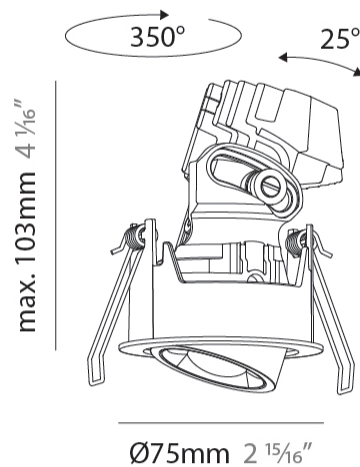

GENERAL

Series: Oiko Pro Round
Subseries: Oiko Pro Round Adjustable
Brand: Prolicht
Division: Architectural
Mounting Type: Recessed
Mounting Location: Ceiling
Subcategory: Downlight

PHYSICAL

Shape: Round
Diameter (mm): 75
Diameter (in): 2 ¹⁵/₁₆
Height (mm): 103
Height (in): 4 ¹/₁₆
Ceiling Thickness (mm): 1 - 25
Ceiling Thickness (in): 1/16 - 1 3/16
Min. Recessing Depth (mm): 115
Min. Recessing Depth (in): 4 1/2
Light Distribution: Downlight
Diffuser: Lens Pack - Spread Lens / Linear Spread Lens / Honeycomb Louver
Fixture Finish: SSR / BKV / CWI / CRY / HAB / UFT / ITA / RUA / FTG / MYG / LOD / PUS / FRO / FUP / KIA / POP / BLS / SPG / MEY / GOH / GUM / CHC / COM / ABZ / JAG / OBR / MOS / ROR
Fixture Material: Aluminum Die Cast
Cut-out Measurements: D. - 68mm / 2 11/16"

ELECTRICAL

Lamp Type: LED (Zhaga Standard)
Input Wattage (W): 14
Total Output Wattage (W): 12.7
Dimming: Dali Dimming
Driver Included: No
Driver Location: Remote
Driver Type: Constant Current - Universal (120Vac only for DALI driver)
Driver Class: Class 2
Input Voltage (V): 120 - 277
Constant Current (MA): 700

LED

Number of LEDs: 1
Color Temperature (°K): 2700-6500 Tunable White
Max. Delivered Lumen (lm): 1054 - 1240
Nominal Lumen (lm): 1242 - 1460
CRI: >90 CRI
Lamp Life (hrs): 50000
Special LEDs offerings: Tunable White

OPTICAL

Reflector°: 52

RATINGS AND CERTIFICATIONS

Certified By: Certified for North American Standards
IP rating: IP20