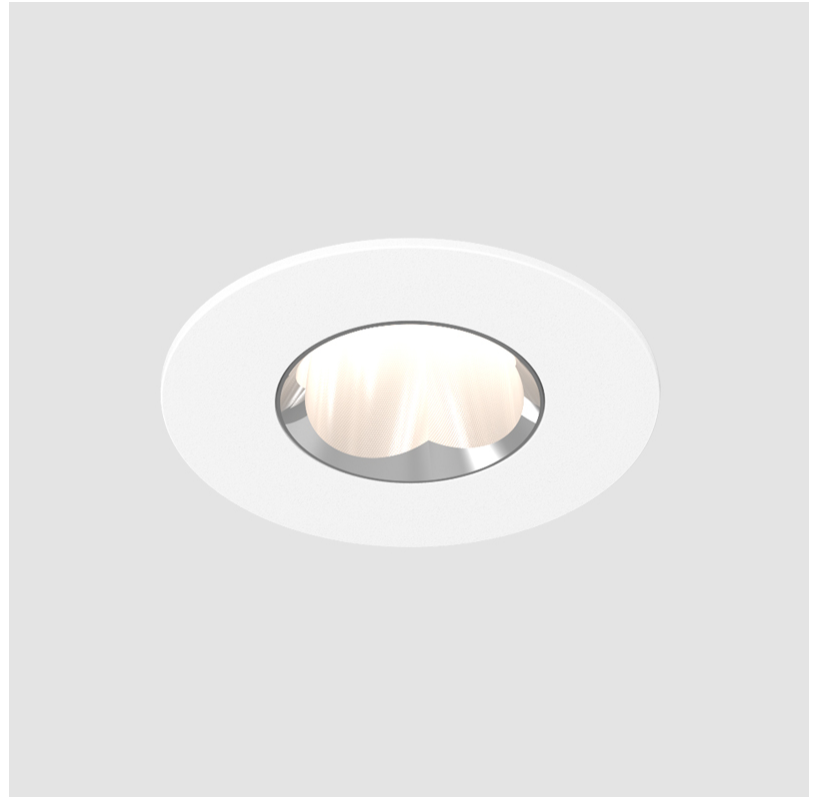

PHYSICAL

Shape: Round
Diameter (mm): 75
Diameter (in): 2 ¹⁵/₁₆
Height (mm): 51
Height (in): 2
Ceiling Thickness (mm): 1 - 25
Ceiling Thickness (in): 1/16 - 1 3/16
Min. Recessing Depth (mm): 55
Min. Recessing Depth (in): 2 ³/₁₆
Light Distribution: Direct
Diffuser: Lens Pack - Spread Lens / Linear Spread Lens / Honeycomb Louver
Fixture Finish: SSR / BKV / CWI / CRY / HAB / UFT / ITA / RUA / FTG / MYG / LOD / PUS / FRO / FUP / KIA / POP / BLS / SPG / MEY / GOH / GUM / CHC / COM / ABZ / JAG / OBR / MOS / ROR
Fixture Material: Aluminum Die Cast
Cut-out Measurements: 68mm / 2 11/16" Diameter

ELECTRICAL

Lamp Type: LED (Zhaga Standard)
Input Wattage (W): 15
Total Output Wattage (W): 13.6
Dimming: Tri-Mode (Non-Dimming and Phase Dimming (120Vac only) and 0-10V Dimming)
Driver Included: No
Driver Location: Recessed Housing
Driver Type: Constant Current - Universal
Driver Class: Class 2
Input Voltage (V): 120 - 277
Constant Current (MA): 350

LED

Color Temperature (°K): 2700 / 3000 / 3500 / 4000
Max. Delivered Lumen (lm): 1375 / 1462 / 1531 / 1545
Nominal Lumen (lm): 1566 / 1665 / 1743 / 1759
CRI: >90 CRI
Lamp Life (hrs): 50000
Special LEDs offerings: Tunable White

OPTICAL

Reflector°: 50
Adjustability: Fixed

RATINGS AND CERTIFICATIONS

Certified By: Certified for North American Standards
IP rating: IP20