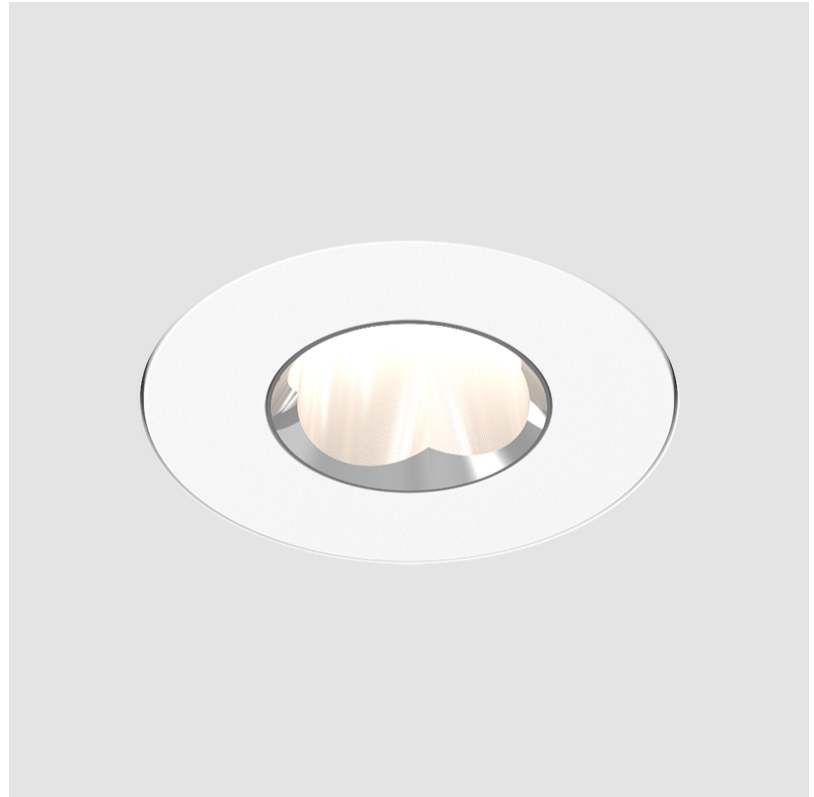

GENERAL

Series: Oiko Pro Round
Subseries: Oiko Pro Round Fixed
Brand: Prolicht
Division: Architectural
Mounting Type: Trimless
Mounting Location: Ceiling
Subcategory: Downlight

PHYSICAL

Shape: Round
Diameter (mm): 75
Diameter (in): 2 15/16
Height (mm): 65
Height (in): 2 9/16
Ceiling Thickness (mm): 10 / 12.5 / 15 / 25
Ceiling Thickness (in): 3/8 or 1/2 or 9/16 or 1
Min. Recessing Depth (mm): 70
Min. Recessing Depth (in): 2 3/4
Light Distribution: Direct
Diffuser: Lens Pack - Spread Lens / Linear Spread Lens / Honeycomb Louver
Fixture Finish: SSR / BKV / CWI / CRY / HAB / UFT / ITA / RUA / FTG / MYG / LOD / PUS / FRO / FUP / KIA / POP / BLS / SPG / MEY / GOH / GUM / CHC / COM / ABZ / JAG / OBR / MOS / ROR
Fixture Material: Aluminum Die Cast
Cut-out Measurements: 86mm / 2 11/16" Diameter

ELECTRICAL

Lamp Type: LED (Zhaga Standard)
Input Wattage (W): 14
Total Output Wattage (W): 12.7
Dimming: Dali Dimming
Driver Included: No
Driver Location: Recessed Housing
Driver Type: Constant Current - Universal (120Vac only for DALI driver)
Driver Class: Class 2
Input Voltage (V): 120 - 277
Constant Current (MA): 700

LED

Color Temperature (°K): 2700-6500 Tunable White
Max. Delivered Lumen (lm): 1129
Nominal Lumen (lm): 1460
CRI: >90 CRI
Lamp Life (hrs): 50000
Special LEDs offerings: Tunable White

OPTICAL

Reflector°: 36
Adjustability: Fixed

RATINGS AND CERTIFICATIONS

Certified By: Certified for North American Standards
IP rating: IP20